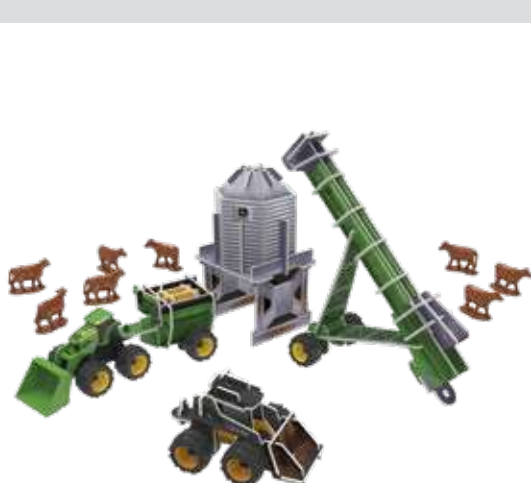

LP68850 Sku: 37862
Monster Treads Mini Vehicle PDQ
Pack: 8 – Age grade: 3+
Assortment may vary.
Assortment of 3" vehicles packaged in a window bag; perfect for impulse purchases!