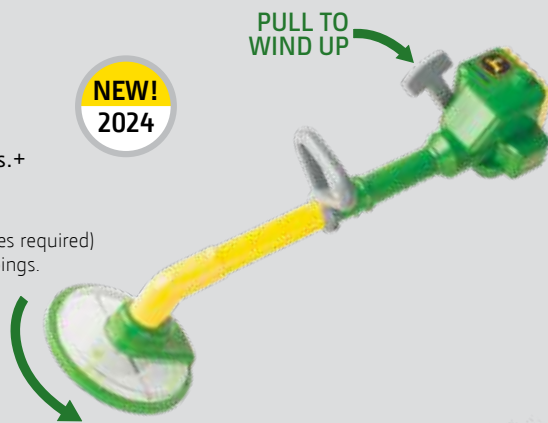

TBEK35813
Weed Trimmer
Pack: 2 – Age grade: 18 mos.+
Available February 2024
- Prototype shown
Wind up for power (NO batteries required)
and pull trigger to agitate clippings.