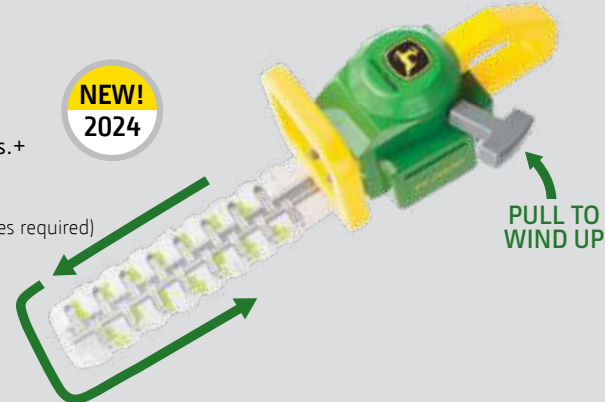

20-piece set. Features 4 John Deere vehicles with 3 wagons. Includes 2 farmers, 4 farm animals, 3 accessories, and 4-piece easy-to-assemble fence.

TBEK35813
 Weed Trimmer
 Pack: 2 – Age grade: 18 mos.+
 Available February 2024
 - Prototype shown
 Wind up for power (NO batteries required)
 and pull trigger to agitate clippings.

TBEK35814
 Hedge Trimmer
 Pack: 2 – Age grade: 18 mos.+
 Available February 2024
 - Prototype shown
 Wind up for power (NO batteries required)
 and pull trigger to spin grass.

NEW!
 2024

LP86294 Sku: 47614
 2-in-1 Power Tool
 Pack: 4 – Age grade: 3+
 Available June 2024
 - Prototype shown
 Switch tool from:
 - saw with back and forth motion
 - vacuum with whirling beads